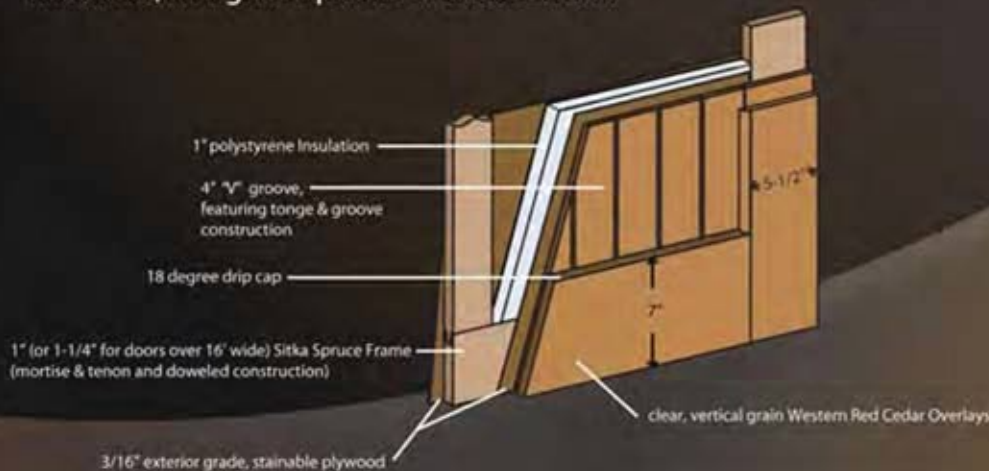

ArborShore™
COLLECTION